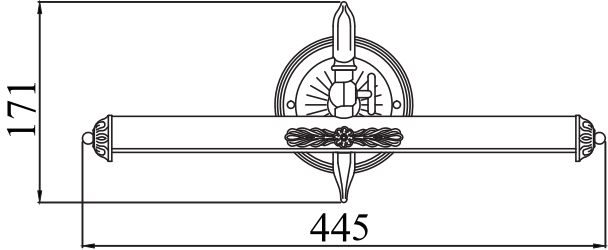

# Instruction

Collection: Picture  
Series: Picasso  
Model: PIC114-02-W  
Illumination for pictures

 – Illumination for pictures

  
2 x E14 (25w)

**MAYTONI**  
DECORATIVE LIGHTING

[www.maytoni.de](http://www.maytoni.de)