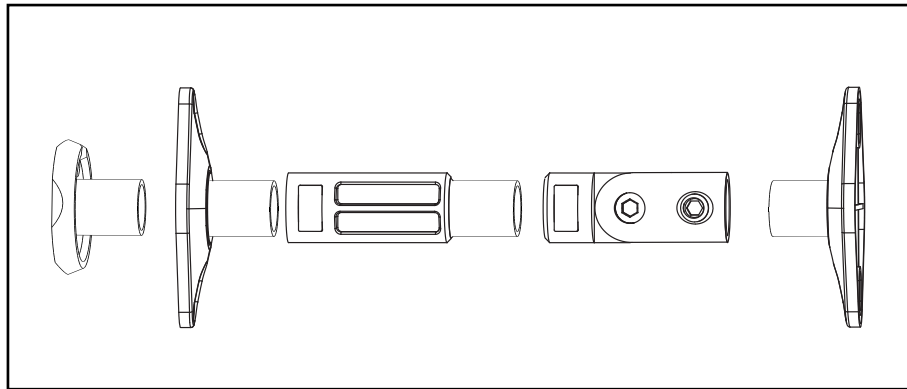

spares@techlink.uk.com

Package M

[M-A] x 2
(M5 X 20)

[M-B] x 2
(M6 X 20)

[M-C] x 2
(5/8" - 32x5/8")

[M-D] x 4
(1/4" - 20x1/2")

[M-E] x 2

[M-F] x 2

[M-G] x 2
(ST4.2 x 19)

[M-H] x 4
(ST5.5 x 19)

[M-I] x 4
(ST5.5 x 45)

[M-J] x 4

[M-K] x 2

[M-L]

1a

Large Single Hole 1