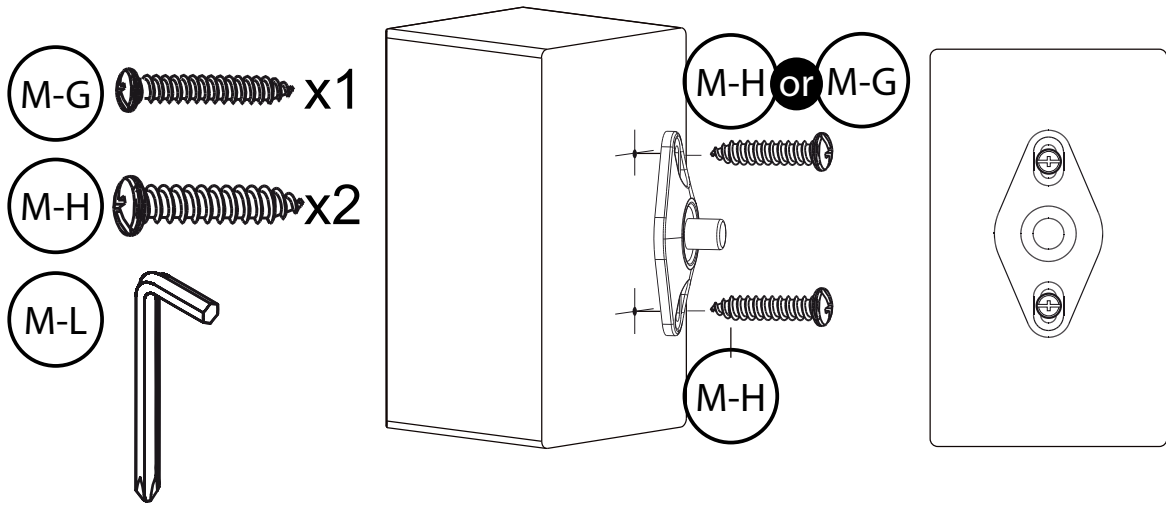

spares@techlink.uk.com

Package M

[M-A] x 2
(M5 X 20)

[M-B] x 2
(M6 X 20)

[M-C] x 2
(5/8" - 32x5/8")

[M-D] x 4
(1/4" - 20x1/2")

[M-E] x 2

[M-F] x 2

[M-G] x 2
(ST4.2 x 19)

[M-H] x 4
(ST5.5 x 19)

[M-I] x 4
(ST5.5 x 45)

[M-J] x 4

[M-K] x 2

[M-L]

1a

Large Single Hole 1

Small Single Hole

Large Single Hole 2

Key Hole

2b

M-I  x2

M-J  x2

M-L 

or