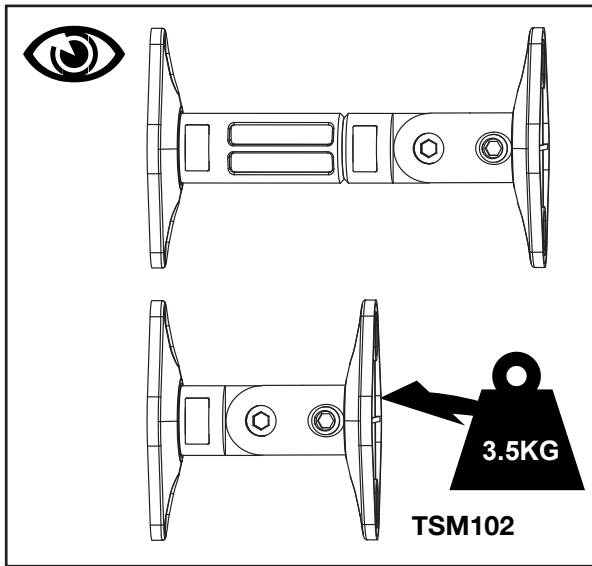

spares@techlink.uk.com

Package M

[M-A] x 2
(M5 X 20)

[M-B] x 2
(M6 X 20)

[M-C] x 2
(5/8" - 32x5/8")

[M-D] x 4
(1/4" - 20x1/2")

[M-E] x 2

[M-F] x 2

[M-G] x 2
(ST4.2 x 19)

[M-H] x 4
(ST5.5 x 19)

[M-I] x 4
(ST5.5 x 45)

[M-J] x 4

[M-K] x 2

[M-L]

1a

Large Single Hole 1